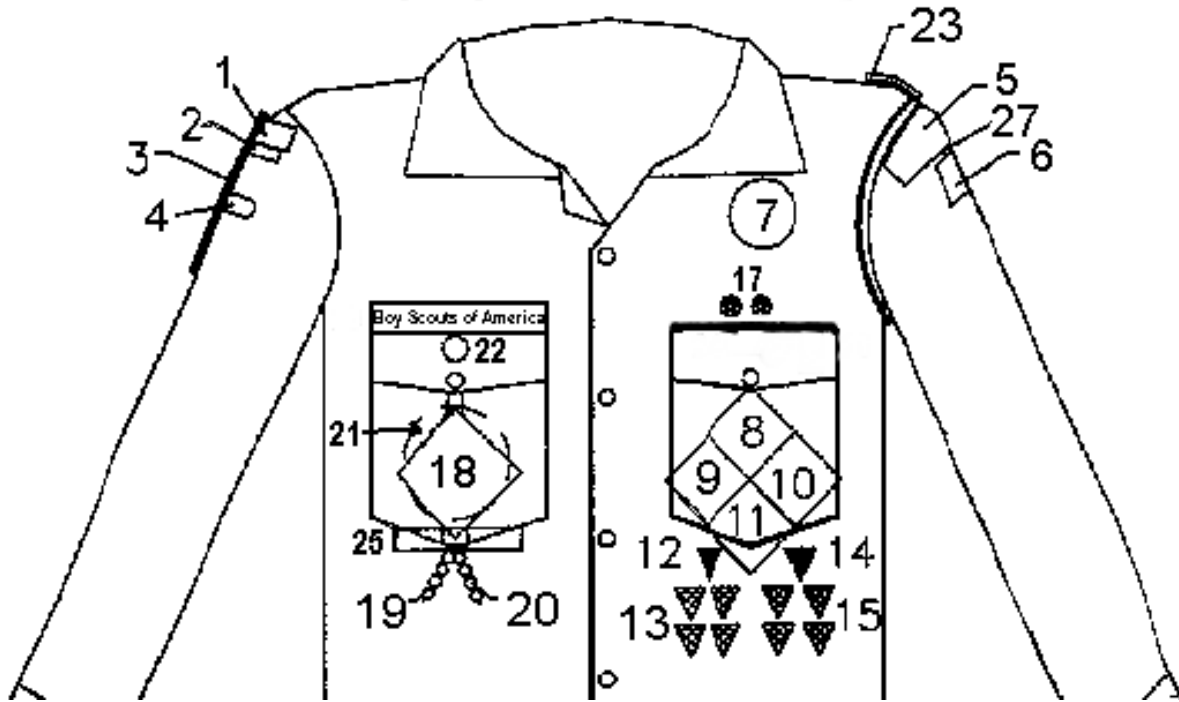

Uniform Insignia Placement

- | | |
|---|--|
| <ol style="list-style-type: none"> 1. American Flag (comes with uniform) 2. Den Number 3. Webelos Colors (optional) 4. Quality Unit Award (most recent only) 5. Council Emblem 6. Pack Numerals 7. World Crest 8. Bobcat Badge 9. Wolf Badge 10. Bear Badge 11. Tiger Badge (or Webelos badge on blue uniform) 12. Wolf Gold Arrow Point 13. Wolf Silver Arrow Points 14. Bear Gold Arrow Point 15. Bear Silver Arrow Points 16. Tiger Cub Service Star 17. Cub Scout Service Star 18. Immediate Recognition Kit (available | <ol style="list-style-type: none"> for Tigers also) 19. Wolf Beads (Yellow) 20. Bear Beads (Red) 21. Temporary Patch (or Webelos Compass Badge) 22. Summertime Pack Award 23. Denner Cords 24. (Not Shown) Arrow of Light – below left pocket 25. Recruiter Strip 26. (Not Shown). Oval Webelos Badge - Centered on left pocket under flap on tan uniform |
|---|--|